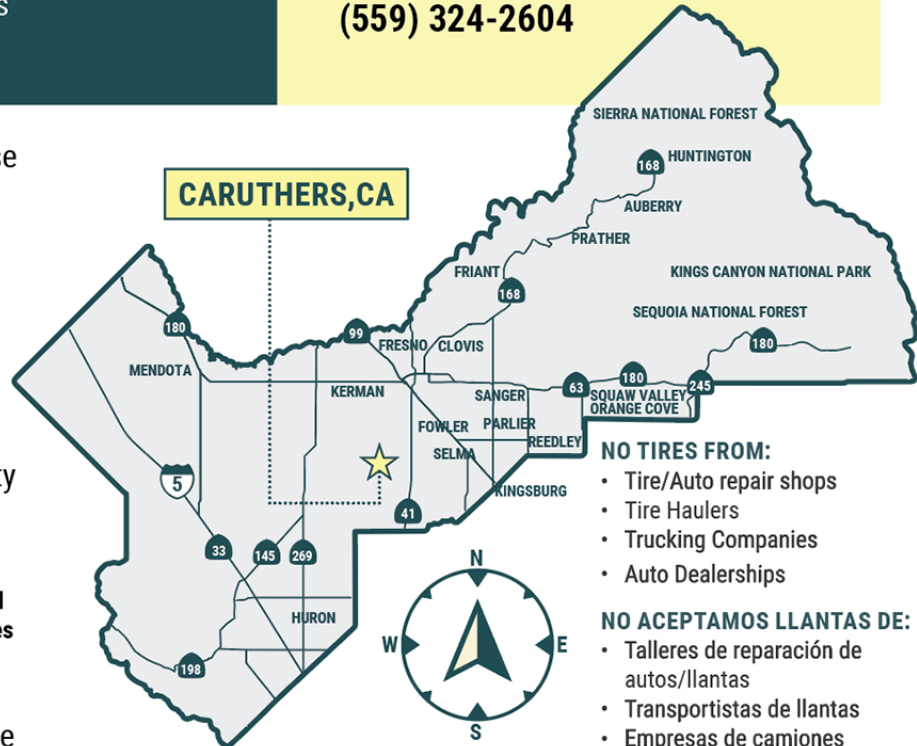

City of Clovis/Ciudad de Clovis
(559) 324-2604

This event is organized to help you safely dispose of old tires and keep our community clean.

REMINDER: Fresno County can accept a maximum of 9 waste tires per person for residents who aren't registered tire haulers.

To dispose of 10-40 tires, please call the Local Enforcement Agency prior to the event at (559) 600-3271 to request written approval. Have vehicle and trailer information along with quantity of tires. No more than 40 tires will be accepted per flyer.

This event is intended for the general public and is not intended for the disposal of waste tires from waste generating businesses or waste tire haulers.

Este evento está aquí para ayudarle a deshacerse de manera segura de las llantas viejas y mantener limpia nuestra comunidad. **RECORDATORIO: El Condado de Fresno puede aceptar un máximo de 9 llantas de desecho por persona para residentes que no estén registrados como transportistas de llantas.**

Para desechar entre 10 y 40 llantas, por favor llame a la Agencia Local de Control antes del evento al (559) 600-3271 para solicitar la aprobación por escrito. Tenga a mano la información de su vehículo y remolque junto con la cantidad de llantas. No se aceptarán más de 40 llantas por volante.

Este evento está destinado al público en general y no está dirigido a la eliminación de llantas de desecho de empresas generadoras de residuos o transportistas de llantas de desecho.

1. **NO TIRES FROM:**
2. Tire/Auto repair shops
   - Tire Haulers
   - Trucking Companies
   - Auto Dealerships

1. **NO ACEPTAMOS LLANTAS DE:**
2. Talleres de reparación de autos/llantas
   - Transportistas de llantas
   - Empresas de camiones
   - Concesionarios de autos