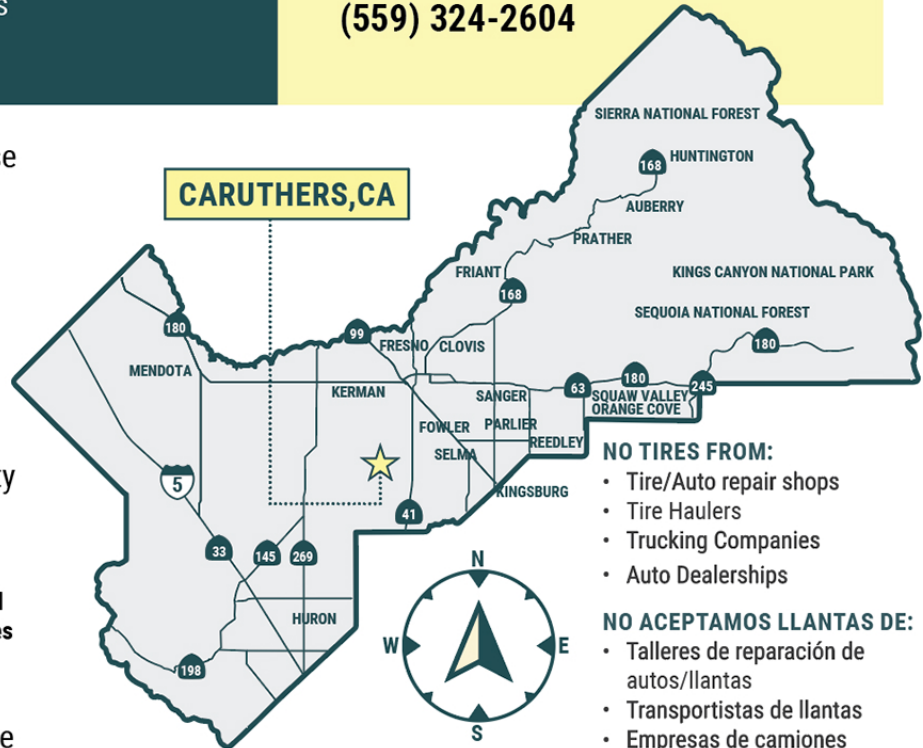

City of Clovis/Ciudad de Clovis
(559) 324-2604

This event is organized to help you safely dispose of old tires and keep our community clean.

REMINDER: Fresno County can accept a maximum of 9 waste tires per person for residents who aren't registered tire haulers.

To dispose of 10-40 tires, please call the Local Enforcement Agency prior to the event at (559) 600-3271 to request written approval. Have vehicle and trailer information along with quantity of tires. No more than 40 tires will be accepted per flyer.

This event is intended for the general public and is not intended for the disposal of waste tires from waste generating businesses or waste tire haulers.

Este evento está aquí para ayudarle a deshacerse de manera segura de las llantas viejas y mantener limpia nuestra comunidad. **RECORDATORIO: El Condado de Fresno puede aceptar un máximo de 9 llantas de desecho por persona para residentes que no estén registrados como transportistas de llantas.**

Para desechar entre 10 y 40 llantas, por favor llame a la Agencia Local de Control antes del evento al (559) 600-3271 para solicitar la aprobación por escrito. Tenga a mano la información de su vehículo y remolque junto con la cantidad de llantas. No se aceptarán más de 40 llantas por volante.

Este evento está destinado al público en general y no está dirigido a la eliminación de llantas de desecho de empresas generadoras de residuos o transportistas de llantas de desecho.

1. **NO TIRES FROM:**
2. Tire/Auto repair shops
   - Tire Haulers
   - Trucking Companies
   - Auto Dealerships

1. **NO ACEPTAMOS LLANTAS DE:**
2. Talleres de reparación de autos/llantas
   - Transportistas de llantas
   - Empresas de camiones
   - Concesionarios de autos